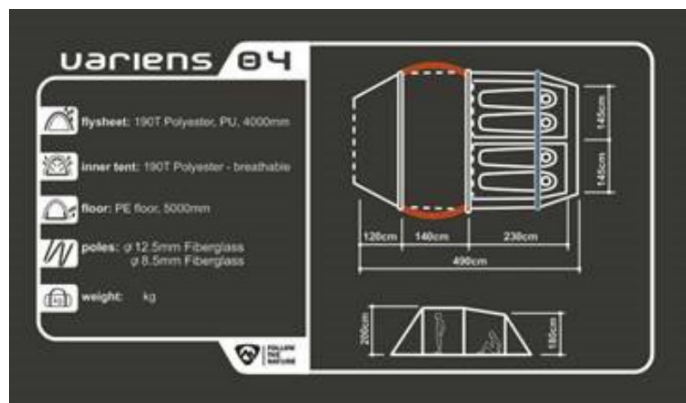

Family tent for 4 people (four-person) EVERETT-VARIENS 04

Available sizes

Reference number

Ean number

Quantity

Suggested retail price: 279.99 € s DPH

Description

Dome family Everett tent. The great variability of the entrances and the large vestibule preserves the advantage of small tents - simple and quick construction. The inner tent is breathable. The outer tent is water resistant.

Product details:

- number of people: 4
- dimensions of the inner tent: 2 x (230+145+200) cm
- dimensions of the outer tent: (230+140+100) x 310 x 210 cm
- dimensions of the packed tent: 71 x 33 x 30 cm
- weight: 13.5 kg
- floor: 120 g/m² PE, water column 5000 mm
- rods: diameter-11.0 mm (3 pcs) and diameter-5.8 mm (2 pcs)
- outer tent: water column 4000 mm

Material:

- outer tent: 210T polyester
- inner tent: 190T polyester